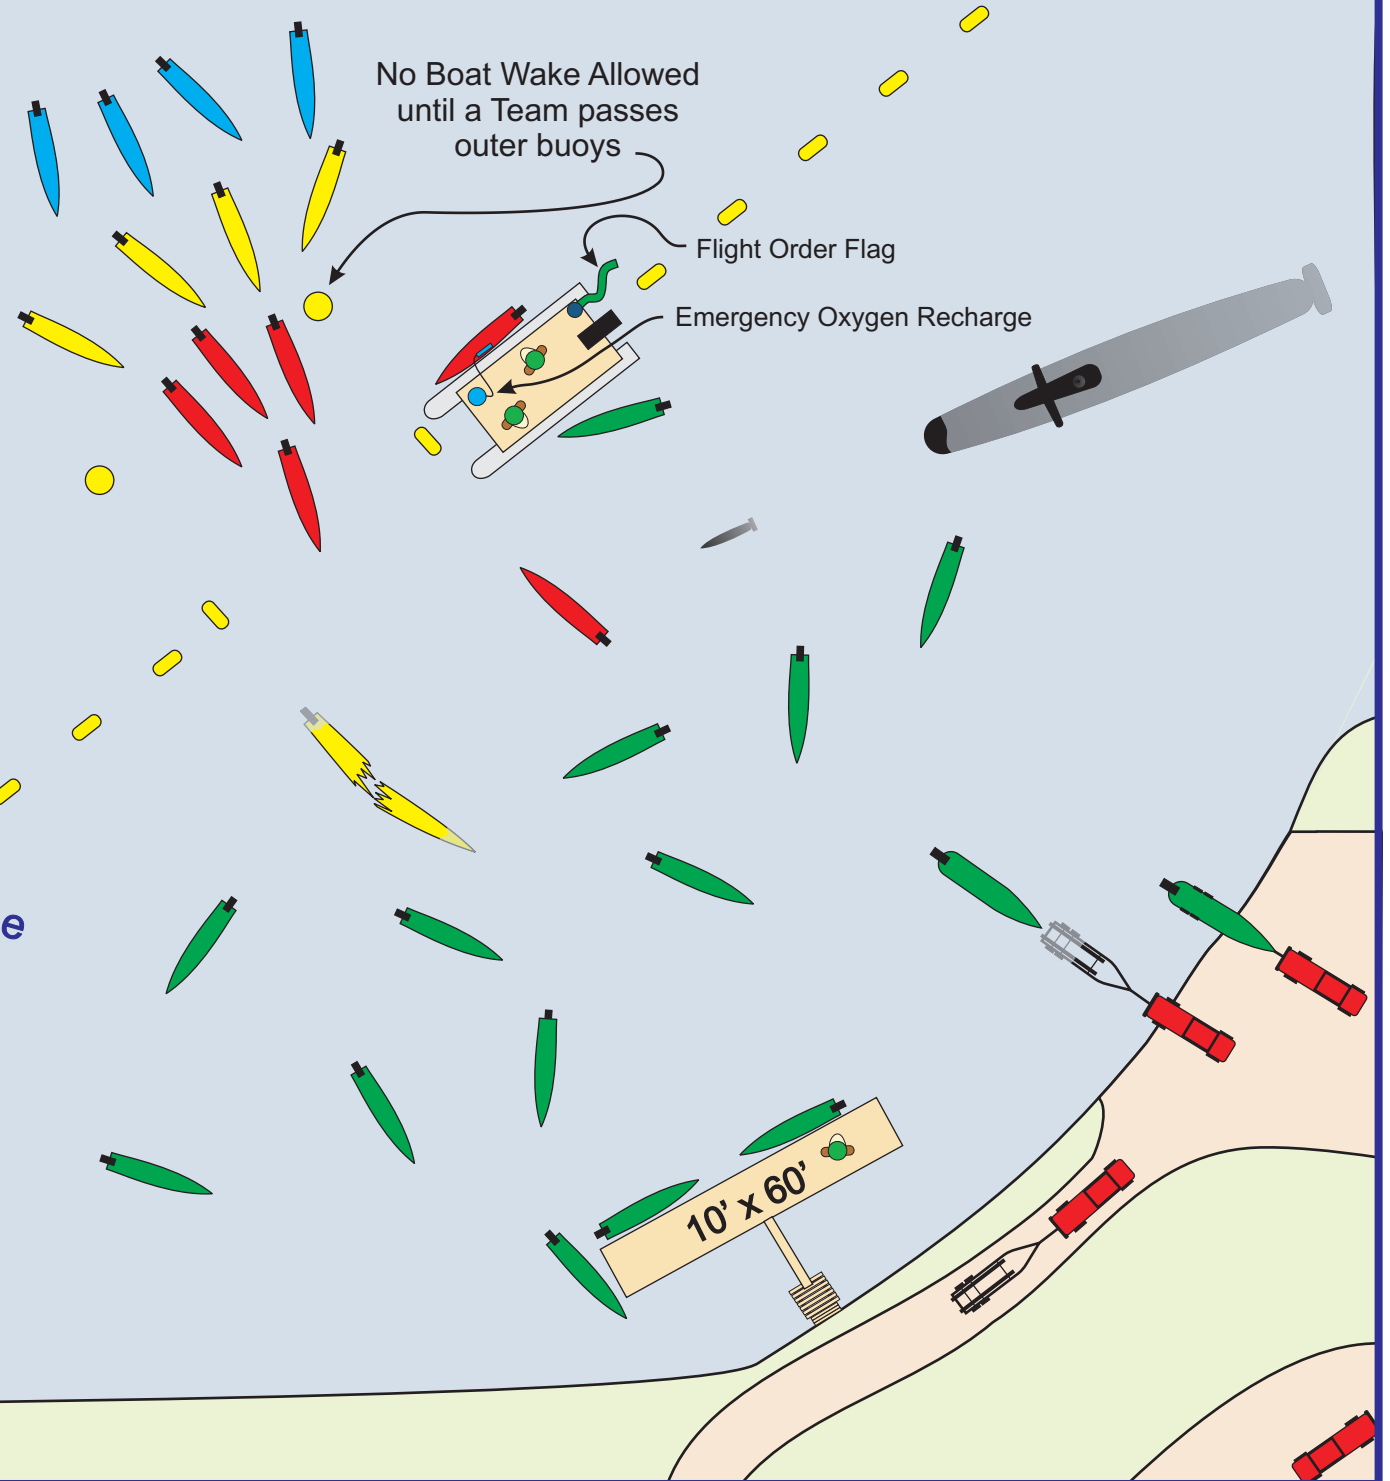

Team 'End of Fishing Day' Boat Retrieval and Processing Procedure

- Upon arrival go directly to the Pontoon Boat, where you will be given instructions on how to proceed.
- Only the Teams in the Flight Number being processed, are allowed past the Pontoon Boat and marker buoys.
- If you require emergency fish care, go to the Pontoon Boat for oxygen.

- Flight 1
- Flight 2
- Flight 3
- Flight 4